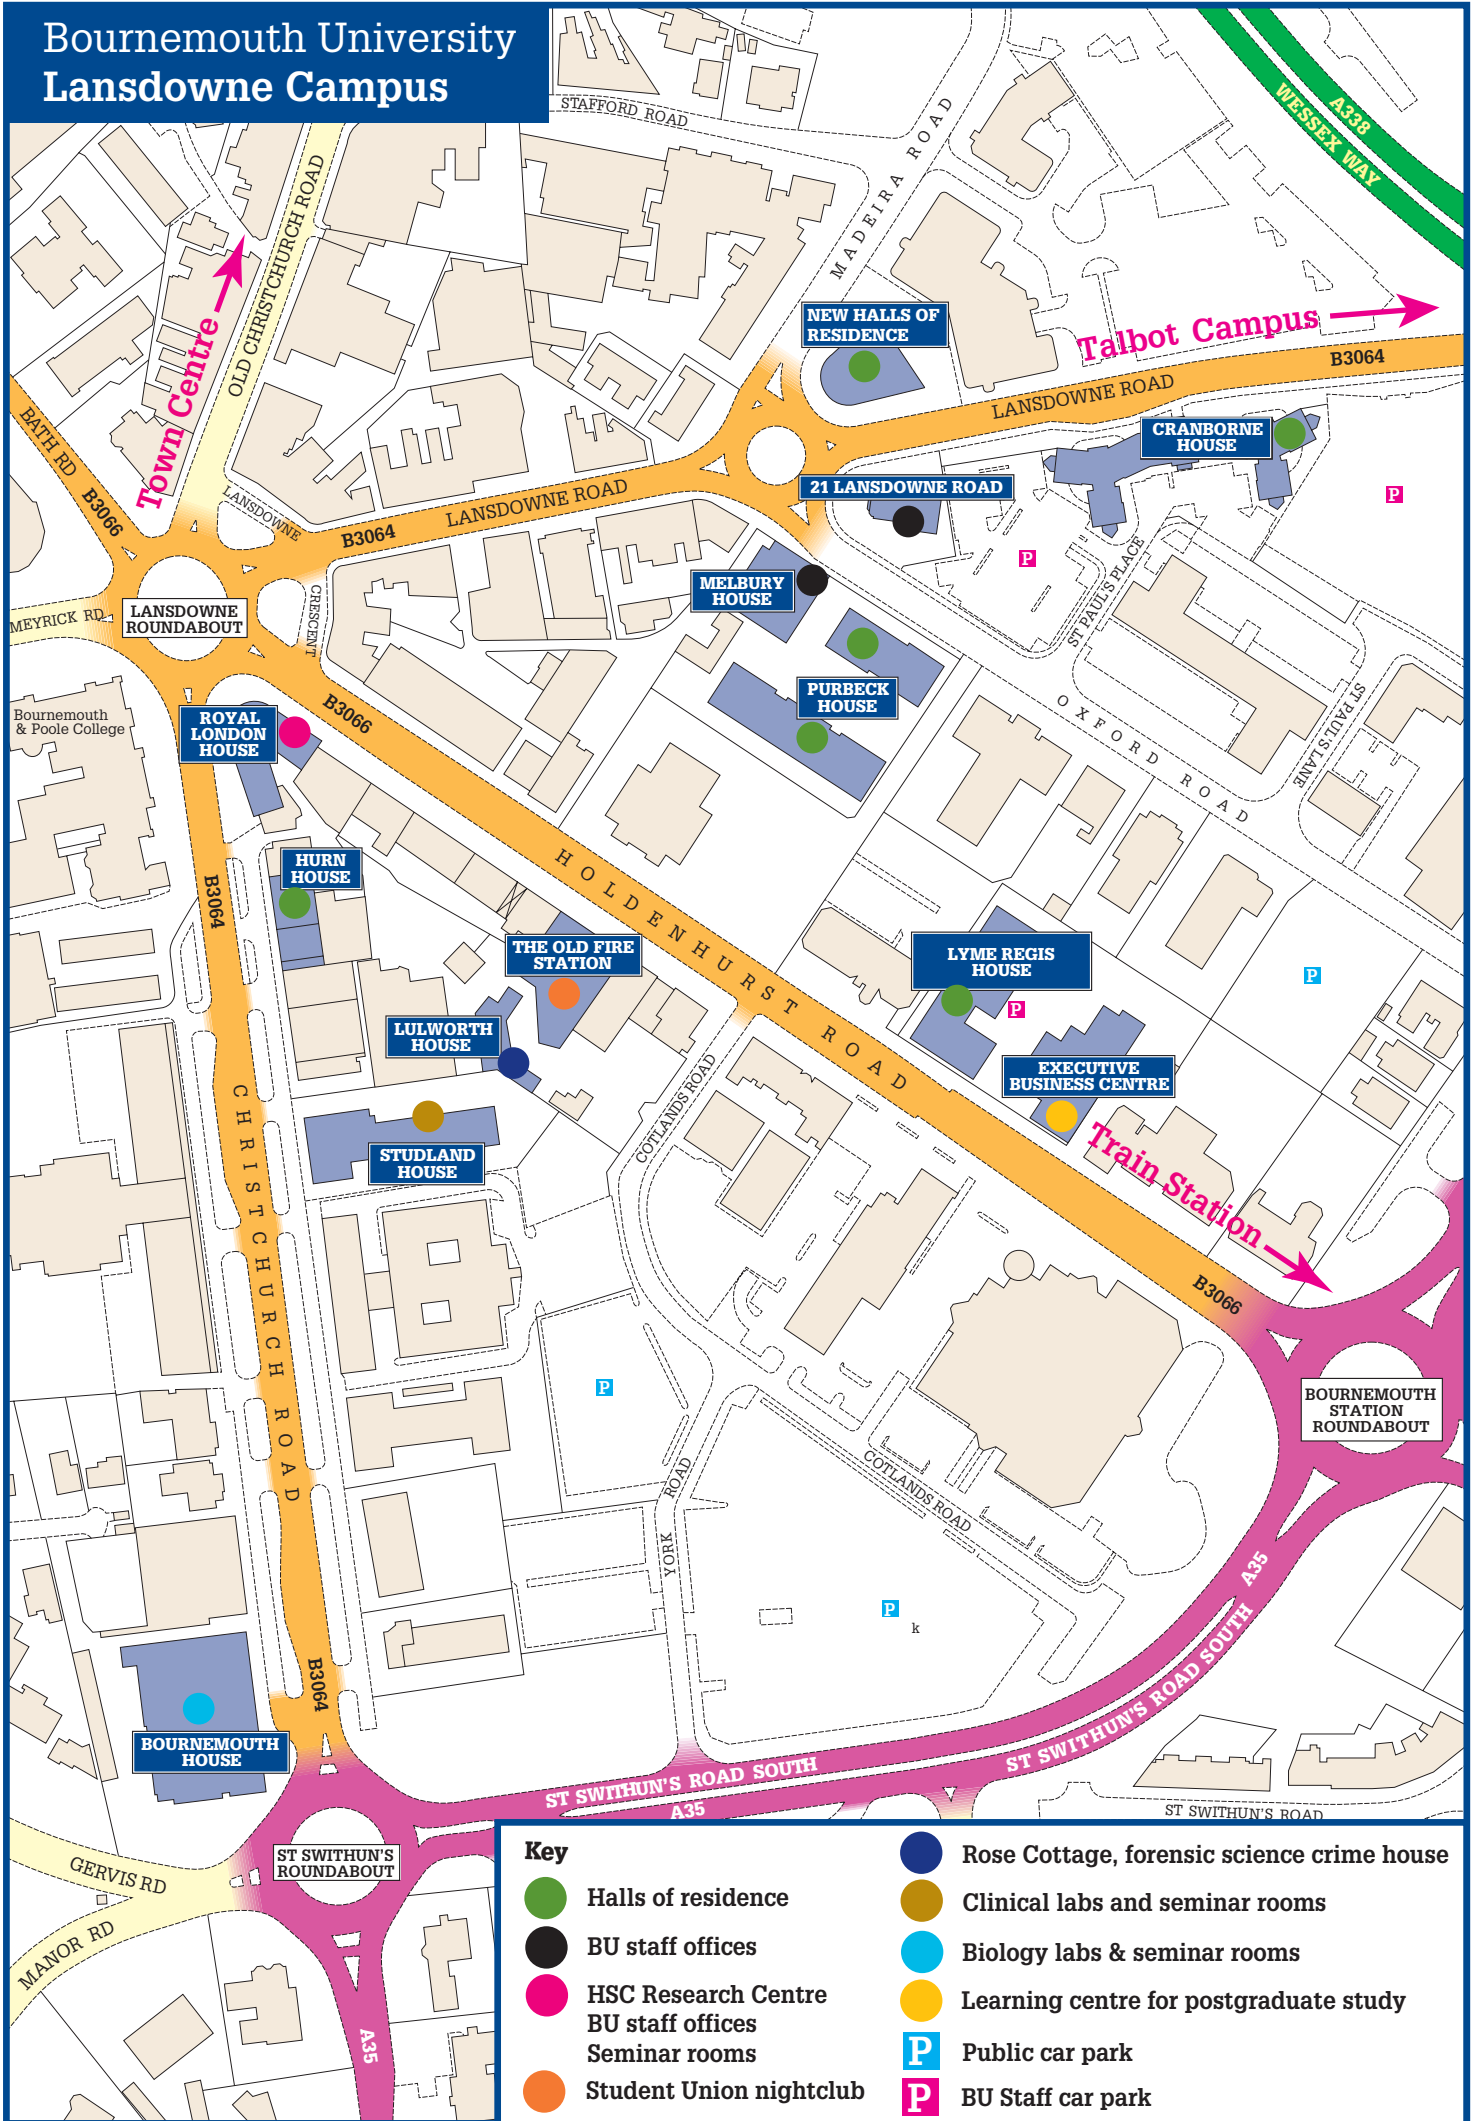

Bournemouth University Lansdowne Campus

Key

- Halls of residence
- BU staff offices
- HSC Research Centre
BU staff offices
Seminar rooms
- Student Union nightclub

- Rose Cottage, forensic science crime house
- Clinical labs and seminar rooms
- Biology labs & seminar rooms
- Learning centre for postgraduate study
- P Public car park
- P BU Staff car park